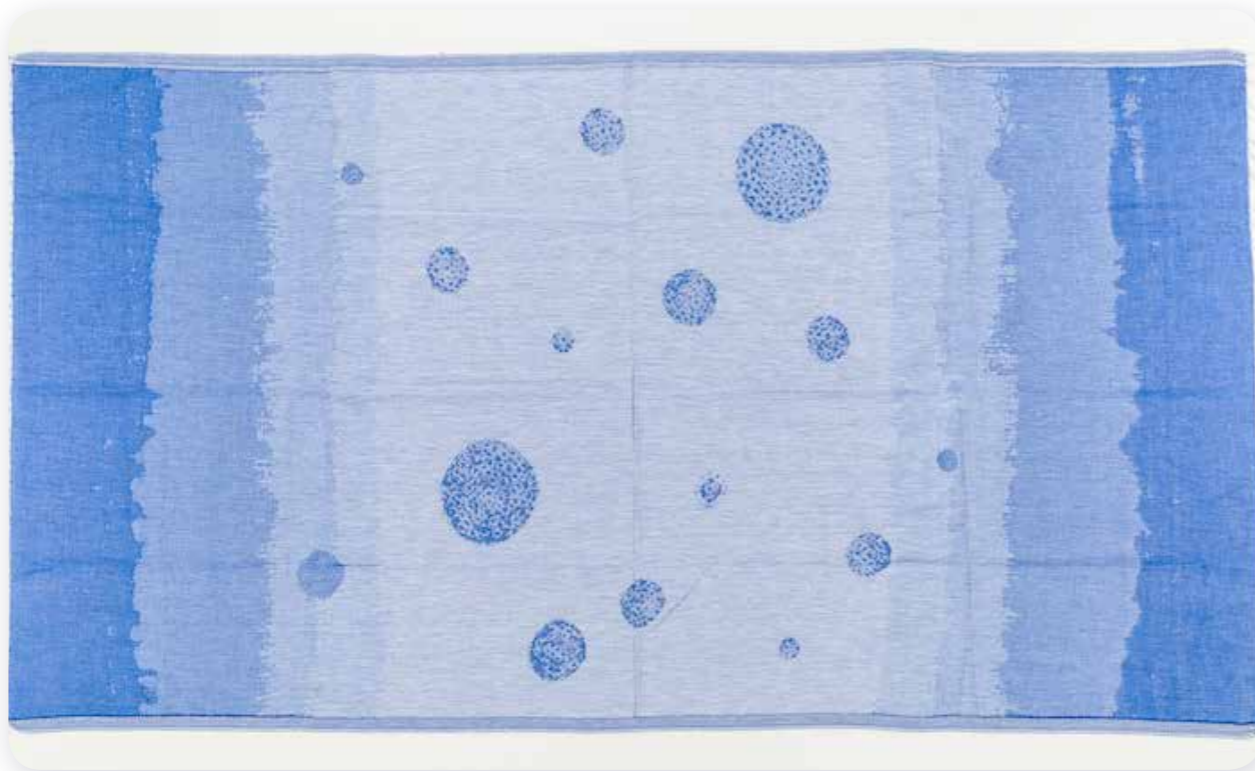

**INTERNAL**

**EXTERNAL**

**JAKAR -NPTJFISH014 - FISH DESING**  
%100 COTTON - 100X180 CM

**INTERNAL**

**EXTERNAL**

INTERNAL

EXTERNAL

JAKAR - NPTJMON014 - MOON DESING  
%100 COTTON - 100X180 CM