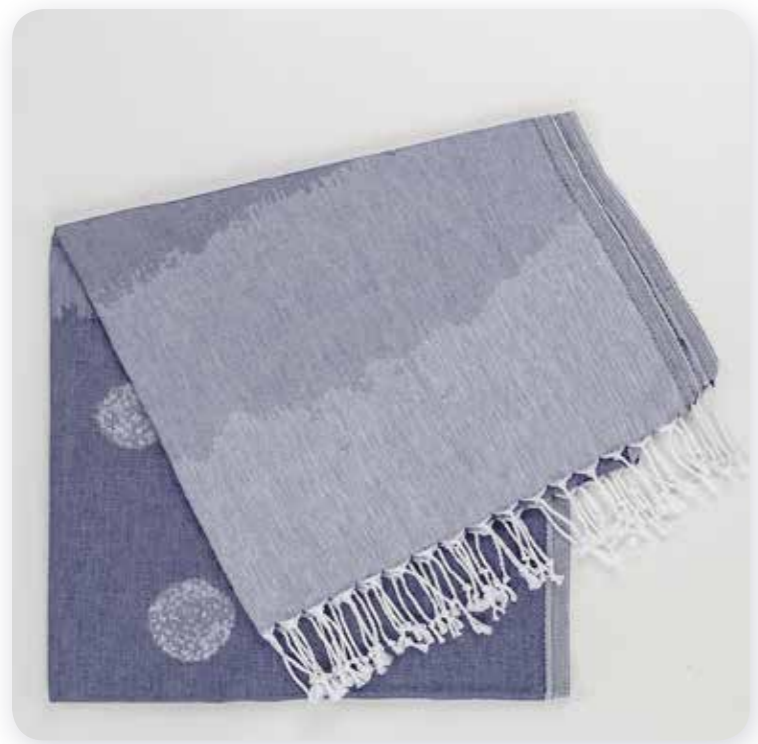

**INTERNAL**

**EXTERNAL**

**JAKAR -NPTJFISH014 - FISH DESING**  
%100 COTTON - 100X180 CM

**INTERNAL**

**EXTERNAL**

INTERNAL

EXTERNAL

JAKAR - NPTJMON014 - MOON DESING  
%100 COTTON - 100X180 CM